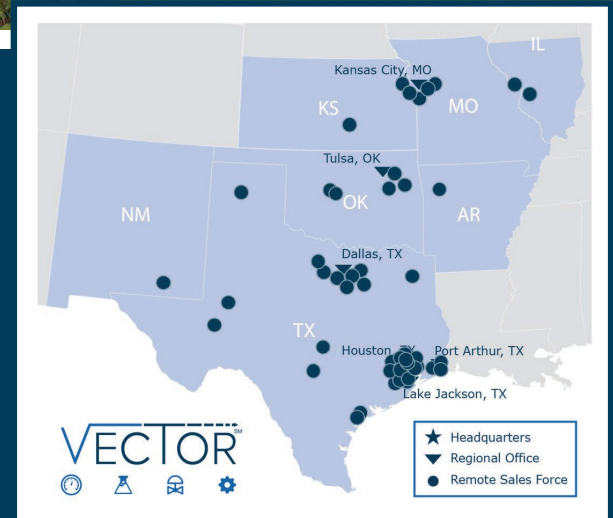

Valued Partner, Solution Provider

- Instrumentation
- Automation
- Analytical
- Mechanical
- Electrical

Vector Key Facts

- Main facility in the Houston, TX area includes Sales, Business Development, Customer Service, Administrative and Technical Services
- 6 Regional Centers and over 50 Account Managers throughout the territory
- The PTU (Process Training Unit) located in the Houston, TX area, is a fully functional "mini" process plant providing a unique hands on training experience
- As experts in the industry, Vector Technical Services provides the market with more efficient and timely service results
- Provides engineered solutions for a variety of industries including Oil & Gas; Chemical & Petrochemical; Water/Wastewater; Food & Beverage, Life Sciences and Power & Energy